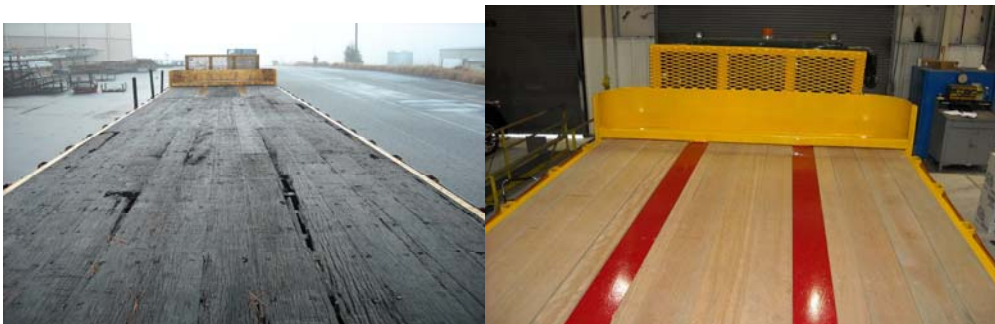

**2125 Candler Road, Gainesville, GA 30507  
770-532-7251 Ext. 297, 248, 224, or 252 (Diversified Services Group)**

**Services we provide:**

- **SAND BLASTING**

- **PRIMING/PAINING**

- **FLOORING**

- **STRUCTURAL REPAIR/WELDING**
- **TIRE/WHEEL REPLACEMENT**
- **DOT APPROVED TRAILER PARTS AVAILABLE, IE. LIGHTS, WIRING, REFLECTORS, ETC.**